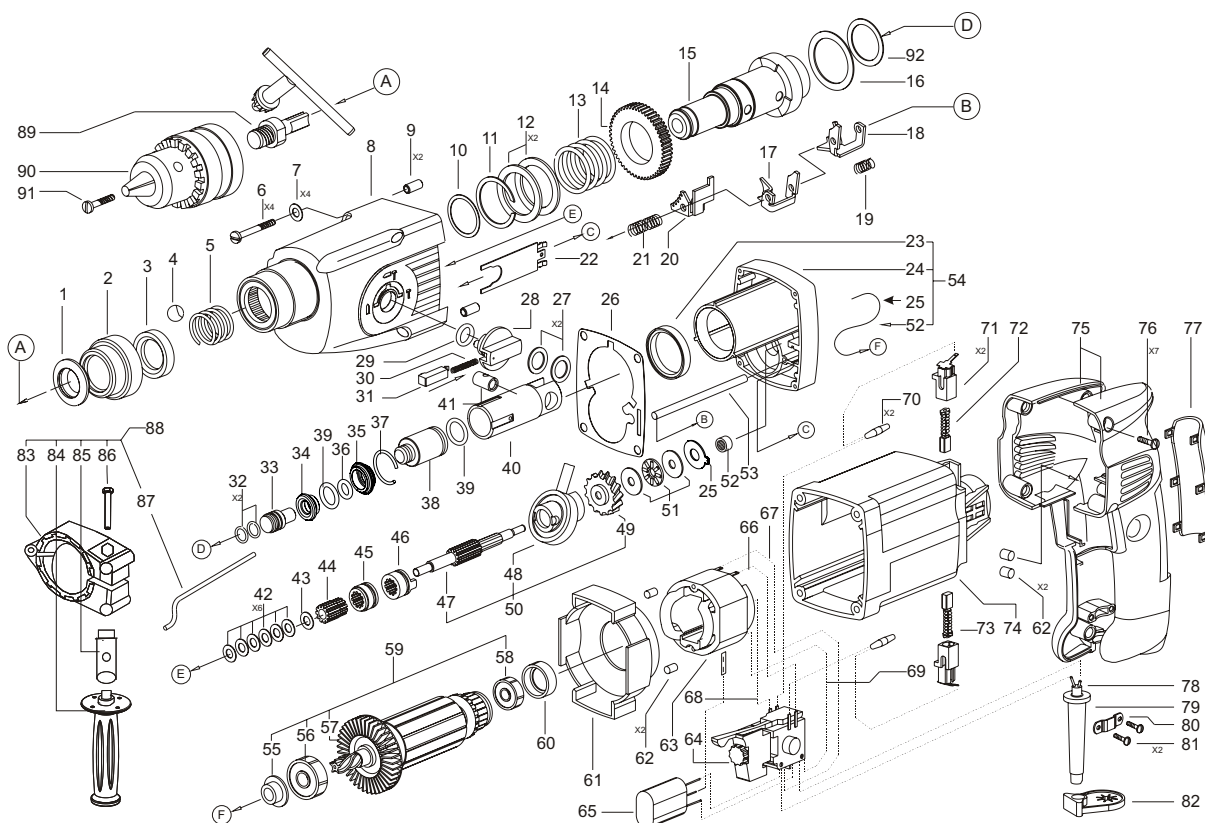

POS. No.	Ref.No.	Description	POS. No.	Ref.No.	Description
1	126964	Circlip	47	151378	Gear shaft
2	170063	Releasing bush	48	126994	Rolling thrust bearing
3	130767	Ring	49	154585	Large intermediate gear
4	330097	Pellet 6,747-100	50	154583	Gear shaft complement
5	130769	Spring	51	154587	Bearing 8x16
6	360449	Screw M4X40/20 8.8	52	330119	Bearing HK0609
7	360010	Spring washer 4H	53	126997	Axle
8	154812	Gear box set	54	154571	Bearing shield set
9	127034	Bush	55	150144	Bush
10	126982	Spacer washer	56	330291	Bearing 60002ZP63LDS18
11	330745	Circlip B30-4B	57	121852	Fan
12	127035	Spacer washer	58	330287	Bearing 627-2ZP6LDS18
13	130731	Spring	59	150142	Armature set
14	126971	Spindle gear	60	164934	Rubber bush
15	154448	Spindle	61	129789	Diffuser
16	126983	Spacer washer	62	272960	Clamping pin
17	151375	Switching plate	63	150355	Stator set
18	151374	Switching plate	64	173359	Switch Defond DGQ 1112-HA
19	151413	Spring	65	152856	Capacitor
20	151376	Locking panel	66	128989	Outlet
21	126998	Spring	67	116528	Outlet
22	151377	Spring	68	127558	Outlet
23	150138	Bearing	69	116546	Outlet
24	154497	Bearing shield	70	116229	Choke
25	154499	Special Washer	71	126917	Brush holder set
26	126996	Gasket	72	125052	Brush with a switch
27	115431	Spacer washer	73	125051	Brush
28	170071	Switch knob	74	127012	Body
29	330337	O-ring 13x1.5	75	151204	Casing handle set
30	127005	Spring	76	361425	Screw K4X16 TORX 20
31	170072	Fixing bit	77	128006	Insert
32	330676	O-ring 10x1.5 - FPM70	78	127979	Cord with a plug
33	130735	Medial mandrel	79	125053	Cord protector
34	154451	Bush	80	256500	Cord clamp
35	154452	Bush	81	361360	Screw K 4X9.5 TORX 20
36	331283	O-ring 9x3 - FPM70	82	160963	Key holder
36	331283	O-ring 9x3 - FPM70	83	152479	Semi-ring comple
37	330888	Spring ring	84	121265	Handle
38	130739	Piston	85	153840	Handle extension
39	330236	O-RING 14X3C	86	360860	Boif D1-M8X45
40	127036	Cylinder	87	151159	Depth gauge
41	128408	Axle	88	153842	Auxiliary handle set
42	115221	Spring 12x6.2x0.5	89	127040	Adapter for chuck
43	126987	Spacer washer	90	118984	Chuck B13L
44	151379	Spindle gear II for Gear shaft	91	360582	Screw M6LHX30-8.8
45	151373	Bush	92	150137	Spacer washer
46	151372	Bush			